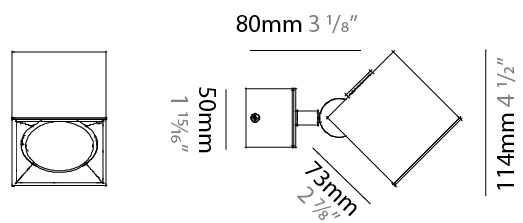

DAU SINGLE SURFACE

D92019- : D92019-BSL

base number

1. To build a product code in our configurator select the specify button on the base model # product page
2. To build a manual product code on this datasheet choose from the options listed below in blue font and add the suffix to the base model #

GENERAL

Series: Dau
Subseries: Dau Single
Partner: Milan
Division: Design
Installation: Surface
Product Type: Spots
Mounting Location: Ceiling
Light Distribution: Adjustable / Direct

PHYSICAL

Shape: Cube
Length (mm): 80
Length (in): 3 1/8
Width (mm): 83
Width (in): 3 1/4
Height (mm): 80
Height (in): 3 1/8
Max. Overall Height (mm): 160
Max. Overall Height (in): 6 5/16
Weight (kg): 0.82
Weight (lbs): 1.81
Fixture Material: Extruded Aluminum

ELECTRICAL

Number of Lamps: 1
Lamp Type: LED Retrofit
Lamp Shape: MR16
Bulb Included: Bulb Not Included
Total Output Wattage (W): 4
Max. Wattage Per Lamp (W): 4
Lamp Base: GU10
Input Voltage (V): 120

LED

OPTICAL

RATINGS AND CERTIFICATIONS

Certified By: CSA Certified to UL and CSA Standards
IP rating: IP20

PROJECT	
TYPE	
SPECIFIER	
QUANTITY	
DATE