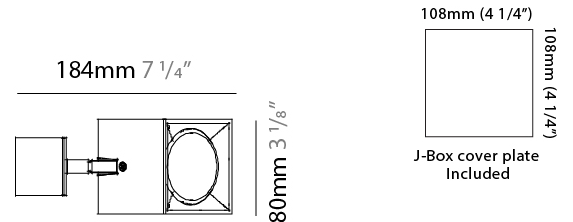

DAU SINGLE SURFACE

D92019- : D92019-BSL

base number

1. To build a product code in our configurator select the specify button on the base model # product page
2. To build a manual product code on this datasheet choose from the options listed below in blue font and add the suffix to the base model #

GENERAL

Series: Dau
Subseries: Dau Single
Partner: Milan
Division: Design
Installation: Surface
Product Type: Spots
Mounting Location: Ceiling
Light Distribution: Adjustable / Direct

PHYSICAL

Shape: Cube
Length (mm): 80
Length (in): 3 1/8
Width (mm): 83
Width (in): 3 1/4
Height (mm): 80
Height (in): 3 1/8
Max. Overall Height (mm): 160
Max. Overall Height (in): 6 5/16
Weight (kg): 0.82
Weight (lbs): 1.81
Fixture Material: Extruded Aluminum

ELECTRICAL

Number of Lamps: 1
Lamp Type: LED Retrofit
Lamp Shape: MR16
Bulb Included: Bulb Not Included
Total Output Wattage (W): 4
Max. Wattage Per Lamp (W): 4
Lamp Base: GU10
Input Voltage (V): 120

LED

OPTICAL

RATINGS AND CERTIFICATIONS

Certified By: CSA Certified to UL and CSA Standards
IP rating: IP20

PROJECT	
TYPE	
SPECIFIER	
QUANTITY	
DATE