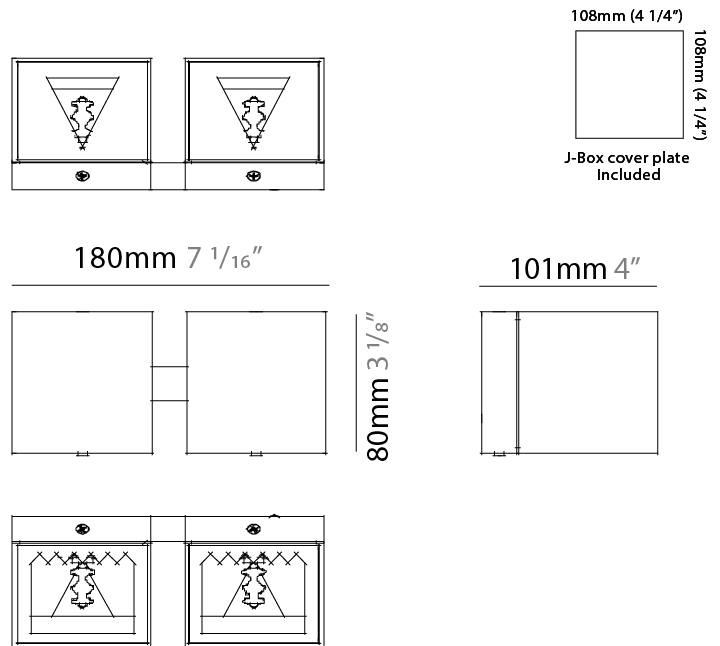

DAU DOUBLE SURFACE

D93095- : D93095-WHI

base number

1. To build a product code in our configurator select the specify button on the base model # product page
2. To build a manual product code on this datasheet choose from the options listed below in blue font and add the suffix to the base model #

GENERAL

Series: Dau _____
Subseries: Dau Double _____
Partner: Milan _____
Division: Design _____
Installation: Surface _____
Product Type: Wall Surface _____
Mounting Location: Wall _____
Light Distribution: Direct / Indirect _____

PHYSICAL

Shape: Rectangle _____
Length (mm): 180 _____
Length (in): 7 1/16 _____
Height (mm): 80 _____
Depth (mm): 101 _____
Height (in): 3 1/8 _____
Depth (in): 4 _____
Extension (mm): 101 _____
Extension (in): 4 _____
Weight (kg): 1.4 _____
Weight (lbs): 2.999 _____
Fixture Material: Extruded Aluminum _____

ELECTRICAL

Number of Lamps: 2 _____
Lamp Type: LED Retrofit _____
Lamp Shape: T4 _____
Bulb Included: Bulb Not Included _____
Total Output Wattage (W): 7 _____
Max. Wattage Per Lamp (W): 3.5 _____
Lamp Base: G9 _____
Input Voltage (V): 120Vac Direct Line _____

LED

OPTICAL

RATINGS AND CERTIFICATIONS

Certified By: CSA Certified to UL and CSA Standards _____
IP rating: IP20 _____