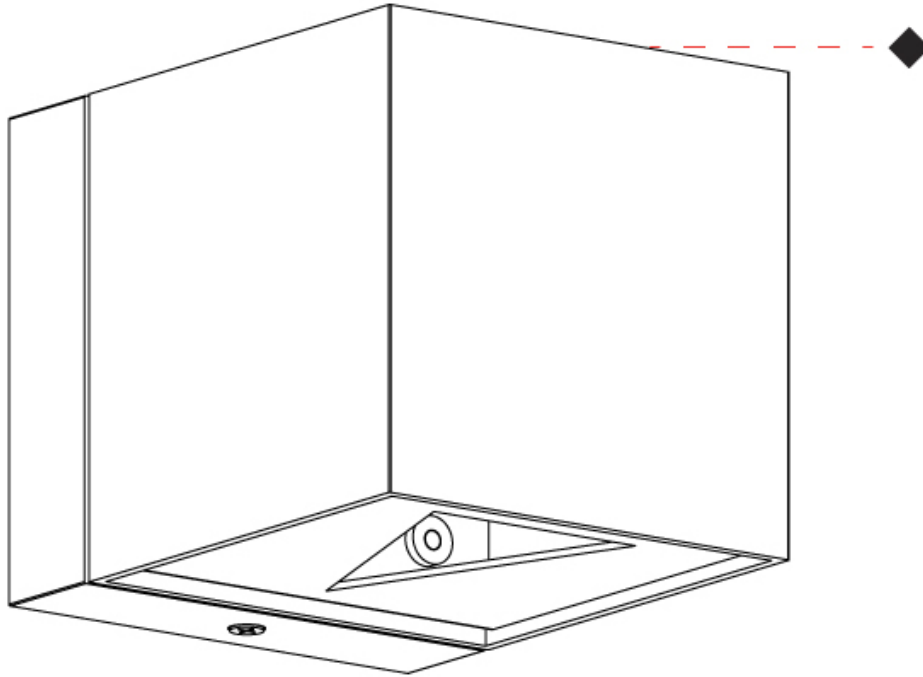

## DAU SINGLE SURFACE

D93041- : D93041-BAL

PROJECT \_\_\_\_\_

TYPE \_\_\_\_\_

SPECIFIER \_\_\_\_\_

QUANTITY \_\_\_\_\_

DATE \_\_\_\_\_

D