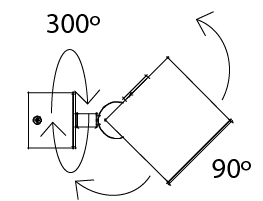

DAU SINGLE SURFACE

D92019- : D92019-BSL

base number

1. To build a product code in our configurator select the specify button on the base model # product page
2. To build a manual product code on this datasheet choose from the options listed below in blue font and add the suffix to the base model #

GENERAL

Series: Dau
Subseries: Dau Single
Partner: Milan
Division: Design
Installation: Surface
Product Type: Spots
Mounting Location: Ceiling
Light Distribution: Adjustable / Direct

PHYSICAL

Shape: Cube
Length (mm): 80
Length (in): 3 1/8
Width (mm): 83
Width (in): 3 1/4
Height (mm): 80
Height (in): 3 1/8
Max. Overall Height (mm): 160
Max. Overall Height (in): 6 5/16
Weight (kg): 0.82
Weight (lbs): 1.81
Fixture Material: Extruded Aluminum

ELECTRICAL

Number of Lamps: 1
Lamp Type: LED Retrofit
Lamp Shape: MR16
Bulb Included: Bulb Not Included
Total Output Wattage (W): 4
Max. Wattage Per Lamp (W): 4
Lamp Base: GU10
Input Voltage (V): 120

LED

OPTICAL

RATINGS AND CERTIFICATIONS

Certified By: CSA Certified to UL and CSA Standards
IP rating: IP20

PROJECT	
TYPE	
SPECIFIER	
QUANTITY	
DATE